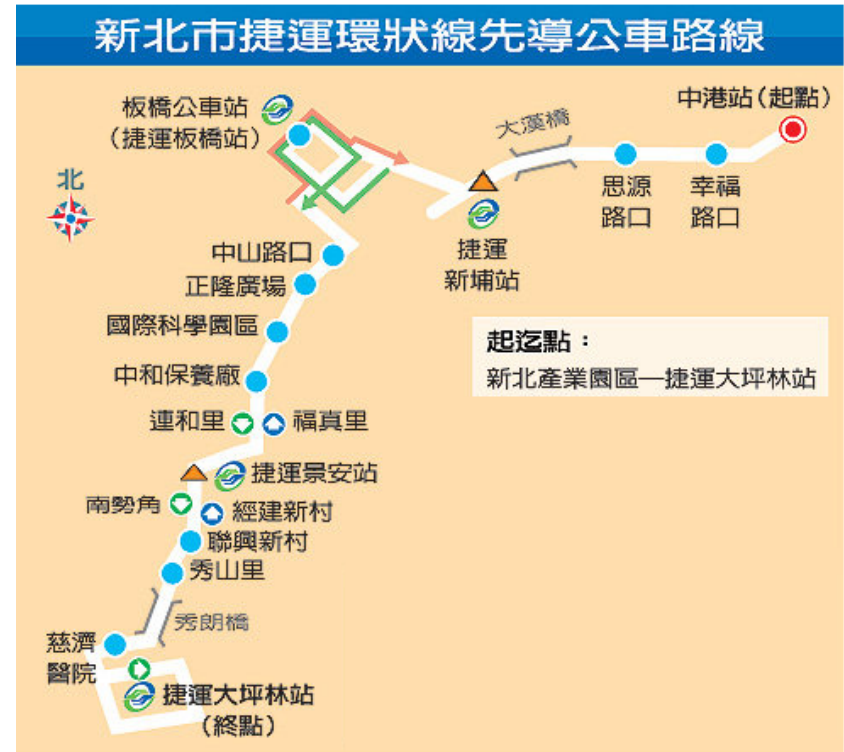

Romantic Tour, Interior River Blue Road

- Provide wireless internet service on boats within New Taipei City area under agreement of shipping companies.
- Provide wireless internet service on each wharf of the waterway. Service is target to run on four wharfs.

Bike Rental Stations

Coverage: Bike rental stations of Bali Left Bank Bike Path, Tamsui Golden Shore Bike Path, Erzhang Loop Bike Path, Xindian River Bike Path, Dahan River Left and Right Bank Path

Bike rental stations of Bali Left Bank Bike Path, Tamsui Golden Shore Bike Path

Bike rental stations of Xindian River Bike Path

Bike rental stations of Erzhang Loop Bike Path

Bike rental stations of Dahan River Left and Right Bank Path

Bus and Historical Streets Attractions

■ Bus (Including all bus stops):

Install hotspots on about 40 buses that run between New Taipei Industrial Park and MRT Dapinglin station including all bus stops of special routes.

■ Historical Street Tour Attractions:

Sanxia Street and Yingge Ceramics Street