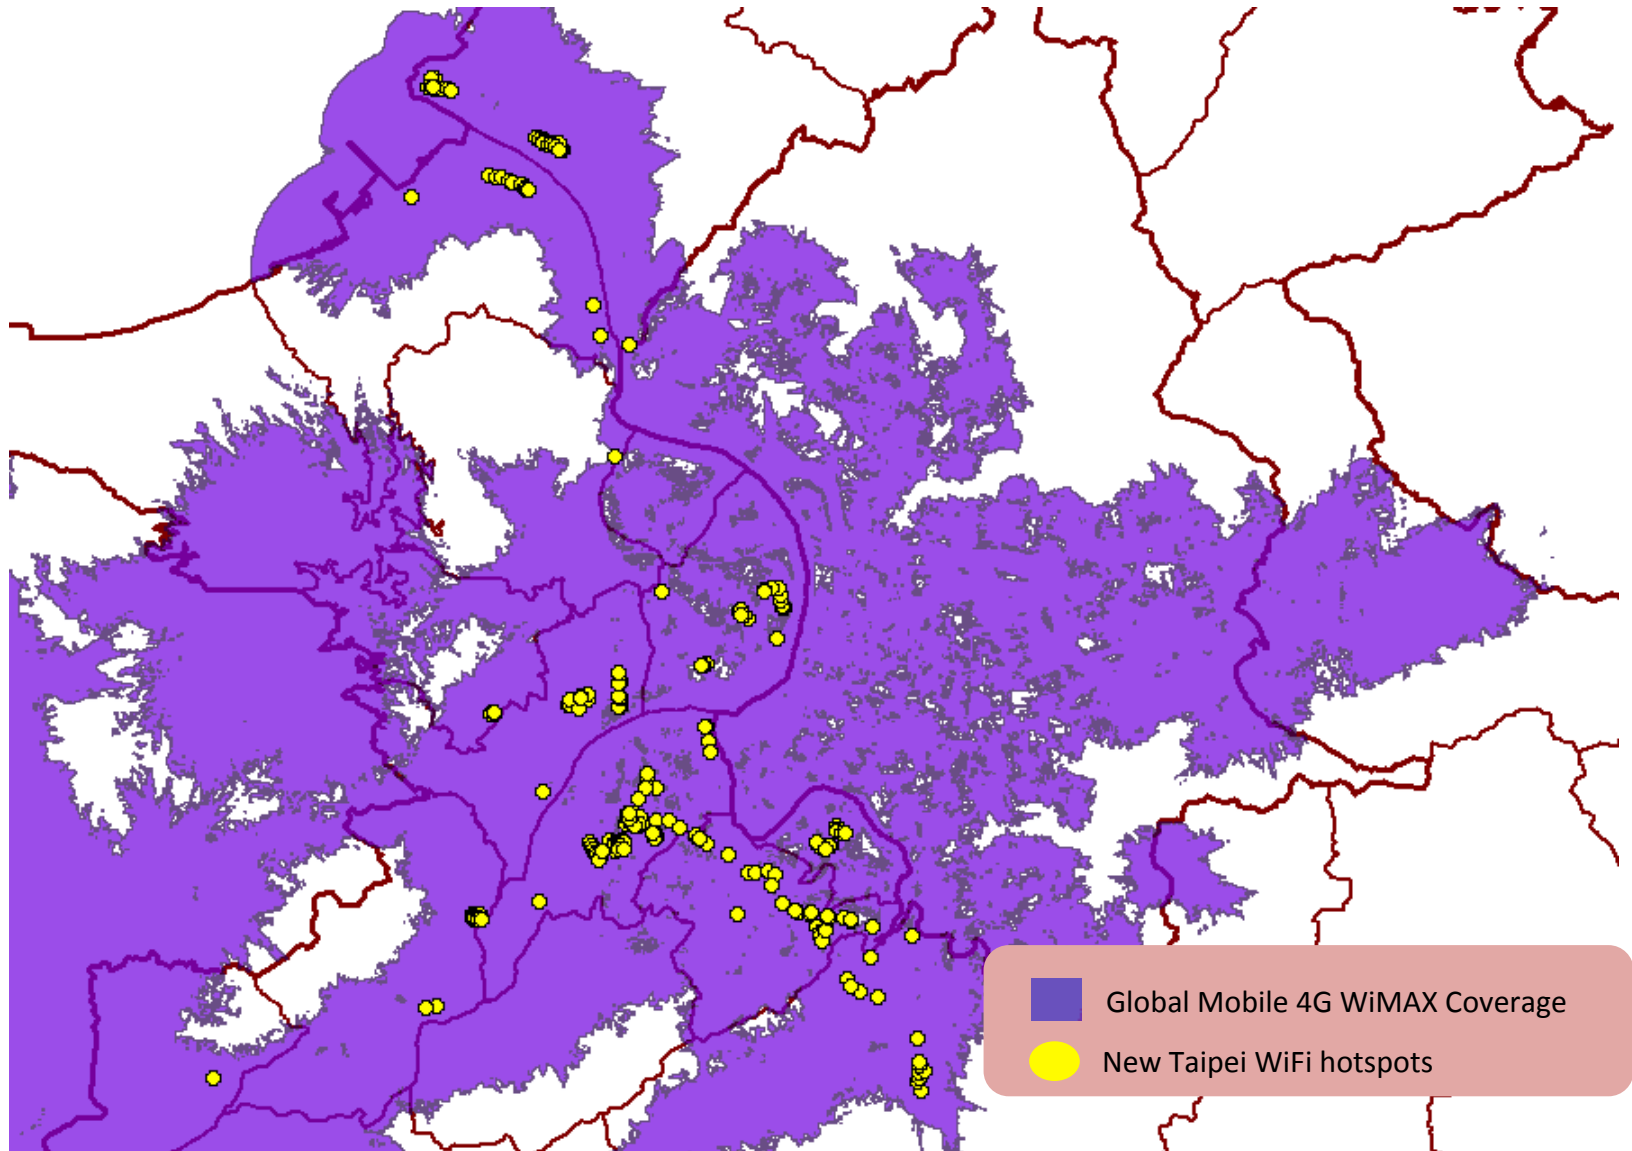

New Taipei City

*Outdoor Wireless Internet
Service for Citizen*

Outsourcing Service

Global Mobile Corp.

Wireless Network Distribution

Jhonghe Singnan Night Market, Food Festival

- Provide wireless internet service to Jhonghe Singnan Tourist Night Market area

Romantic Tour, Interior River Blue Road

- Provide wireless internet service on boats within New Taipei City area under agreement of shipping companies.
- Provide wireless internet service on each wharf of the waterway. Service is target to run on four wharfs.

Bike Rental Stations

Coverage: Bike rental stations of Bali Left Bank Bike Path, Tamsui Golden Shore Bike Path, Erzhang Loop Bike Path, Xindian River Bike Path, Dahan River Left and Right Bank Path

Bike rental stations of Bali Left Bank Bike Path, Tamsui Golden Shore Bike Path

Install hotspots on about 40 buses that run between New Taipei Industrial Park and MRT Dapinglin station including all bus stops of special routes.

■ Historical Street Tour Attractions:

Sanxia Street and Yingge Ceramics Street